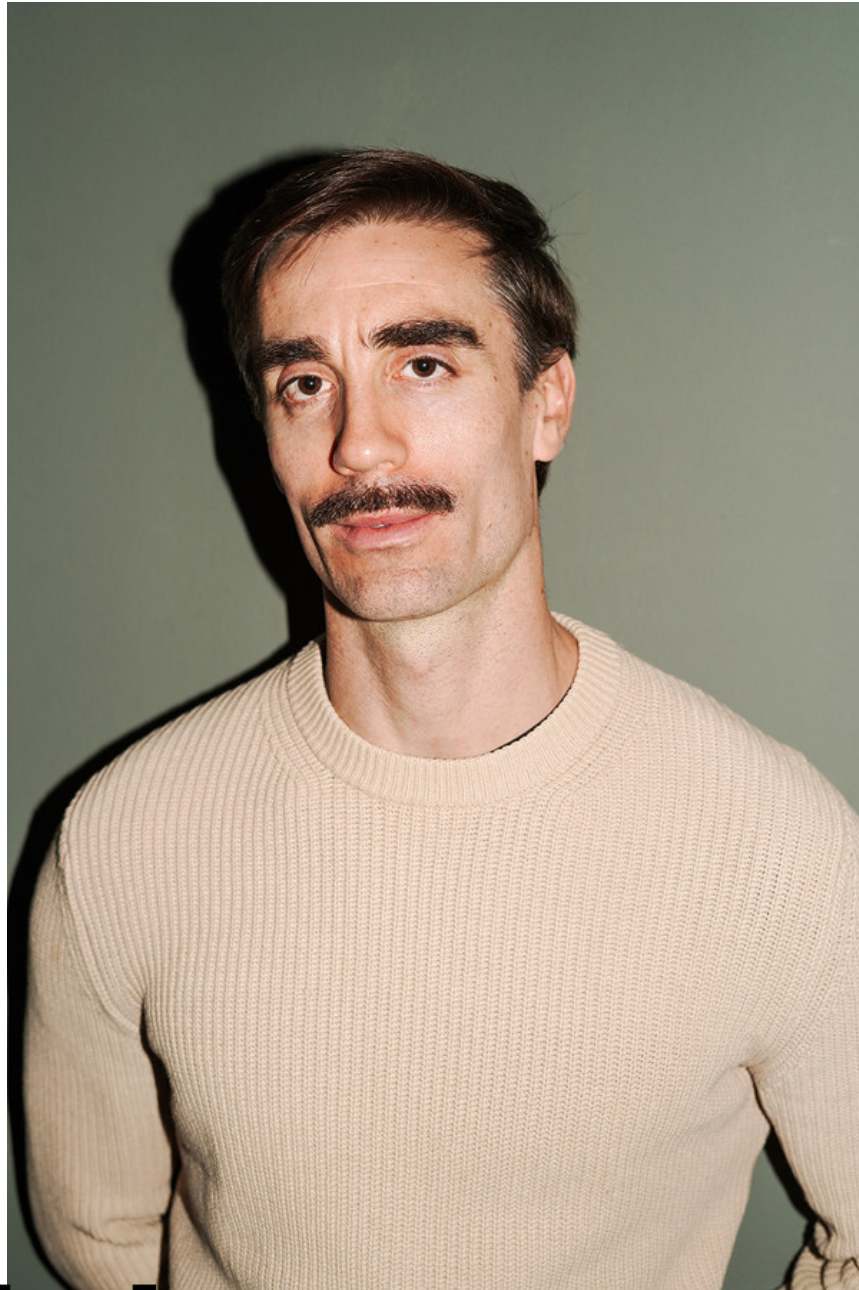

Haare: Braun

Schuhe: 42

Jahr: 1983

URL: <https://indeedmodels.com/de/actors/men/miguel>

indeed

INDEED MODEL MANAGEMENT SCHARNWEBERSTR. 4 10247 BERLIN
PHONE: +49 30 97 00 26 80 FAX: +49 30 97 00 26 829 E-MAIL: BERLIN@INDEEDMODELS.COM