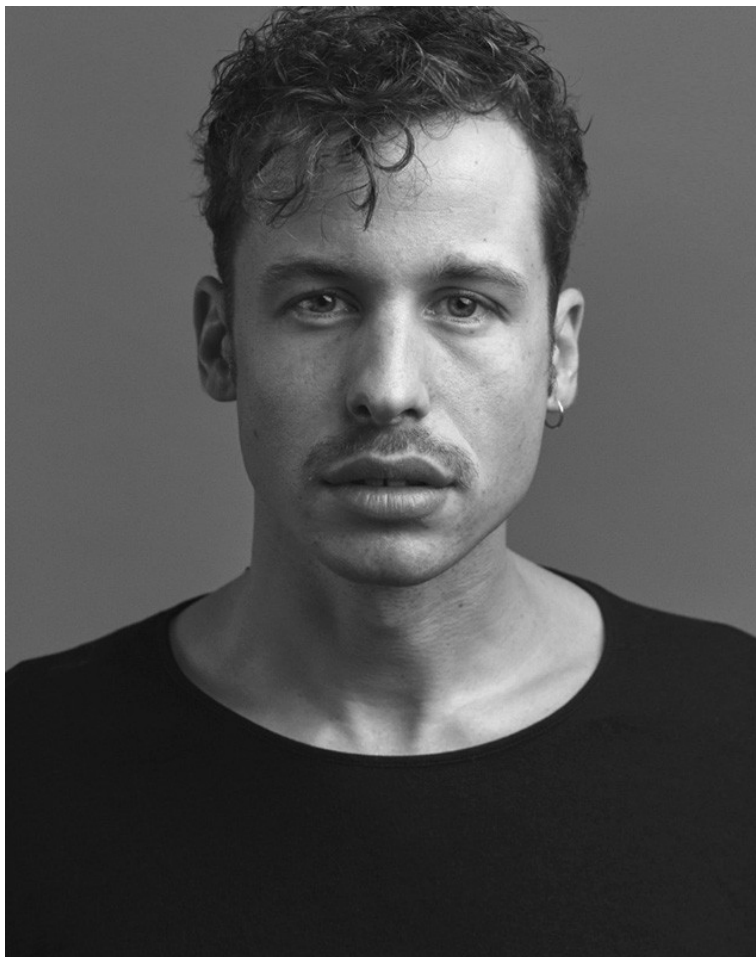

JONAS F

Men
Height: 184 / 6'0"
Size: 48
Eyes: Blue
Hair: Brown
Shoes: 45
Jahr: 1986

URL: <https://indeedmodels.com/male-commercial/jonas-f>

indeed

INDEED MODEL MANAGEMENT SCHARNWEBERSTR. 4 10247 BERLIN
PHONE: +49 30 97 00 26 80 FAX: +49 30 97 00 26 829 E-MAIL: BERLIN@INDEEDMODELS.COM