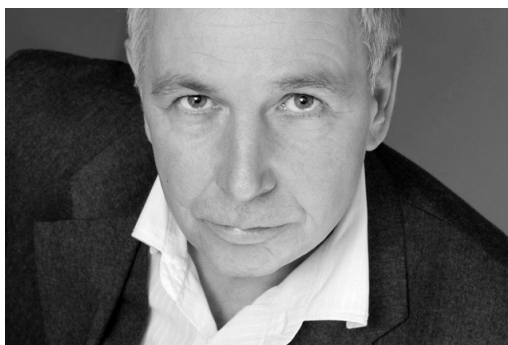

DIRK DREISSEN

Men
Height: 170 / 5'6"
Size: 48/50
Eyes: Grün
Hair: Grau
Shoes: 41
Jahr: 1959

URL: <https://indeedmodels.com/de/male-actors/dirk-dreissen>

indeed

INDEED MODEL MANAGEMENT SCHARNWEBERSTR. 4 10247 BERLIN
PHONE: +49 30 97 00 26 80 FAX: +49 30 97 00 26 829 E-MAIL: BERLIN@INDEEDMODELS.COM