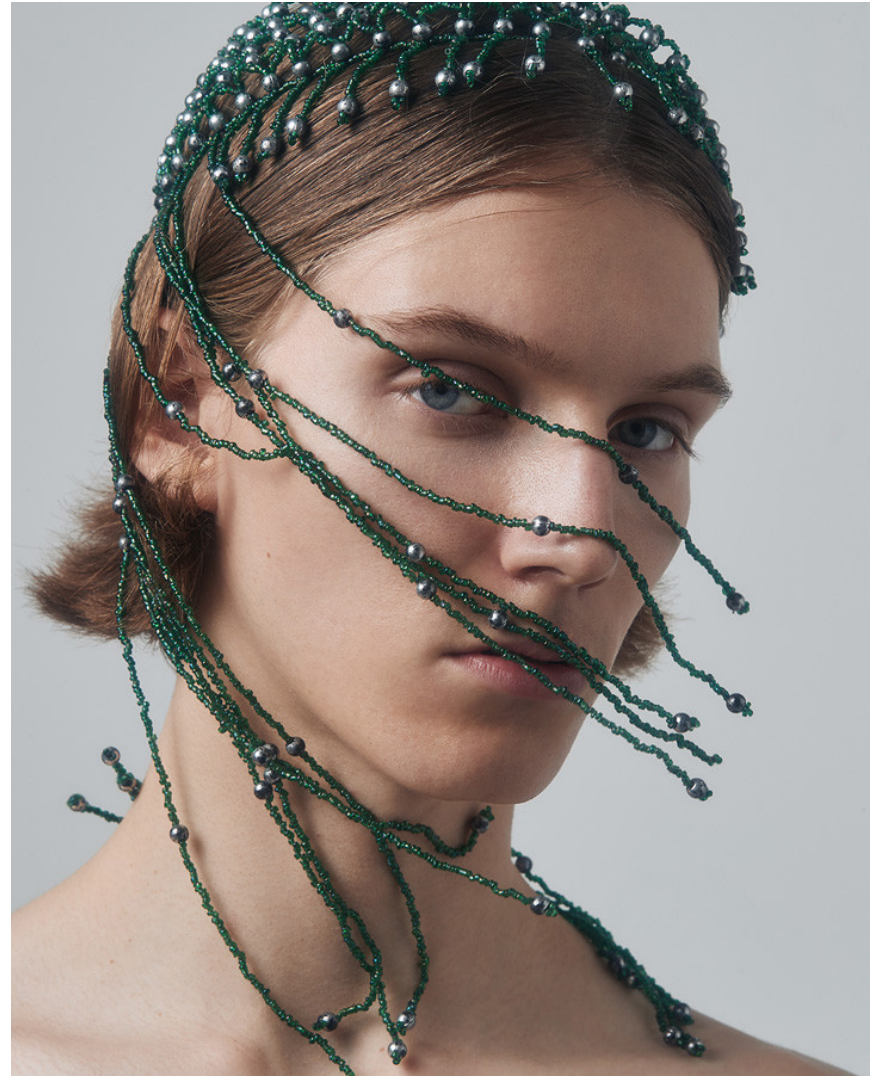

indeed

INDEED MODEL MANAGEMENT SCHARNWEBERSTR. 4 10247 BERLIN
PHONE: +49 30 97 00 26 80 FAX: +49 30 97 00 26 829 E-MAIL: BERLIN@INDEEDMODELS.COM