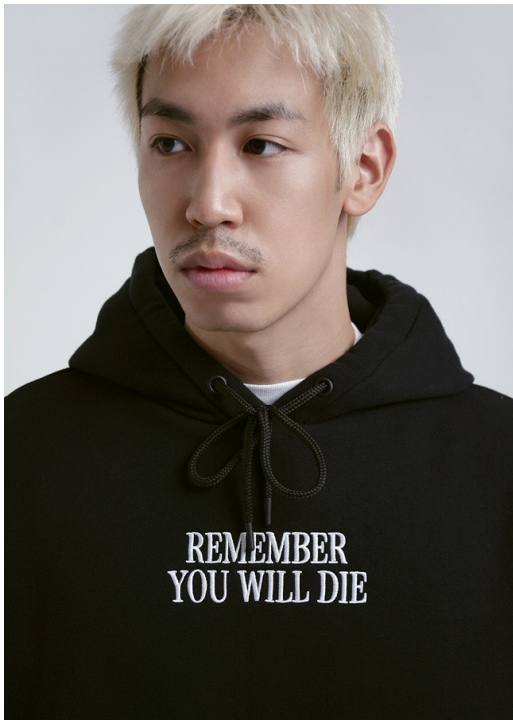

TAM

Men
Height: 175 / 5'8"
Bust: 93 / 37"
Waist: 73 / 29"
Hips: 93 / 37"
Size: 48
Eyes: Braun
Hair: Blond
Shoes: 42

URL: <https://indeedmodels.com/de/commercial/men/tam>

indeed

INDEED MODEL MANAGEMENT SCHARNWEBERSTR. 4 10247 BERLIN
PHONE: +49 30 97 00 26 80 FAX: +49 30 97 00 26 829 E-MAIL: BERLIN@INDEEDMODELS.COM