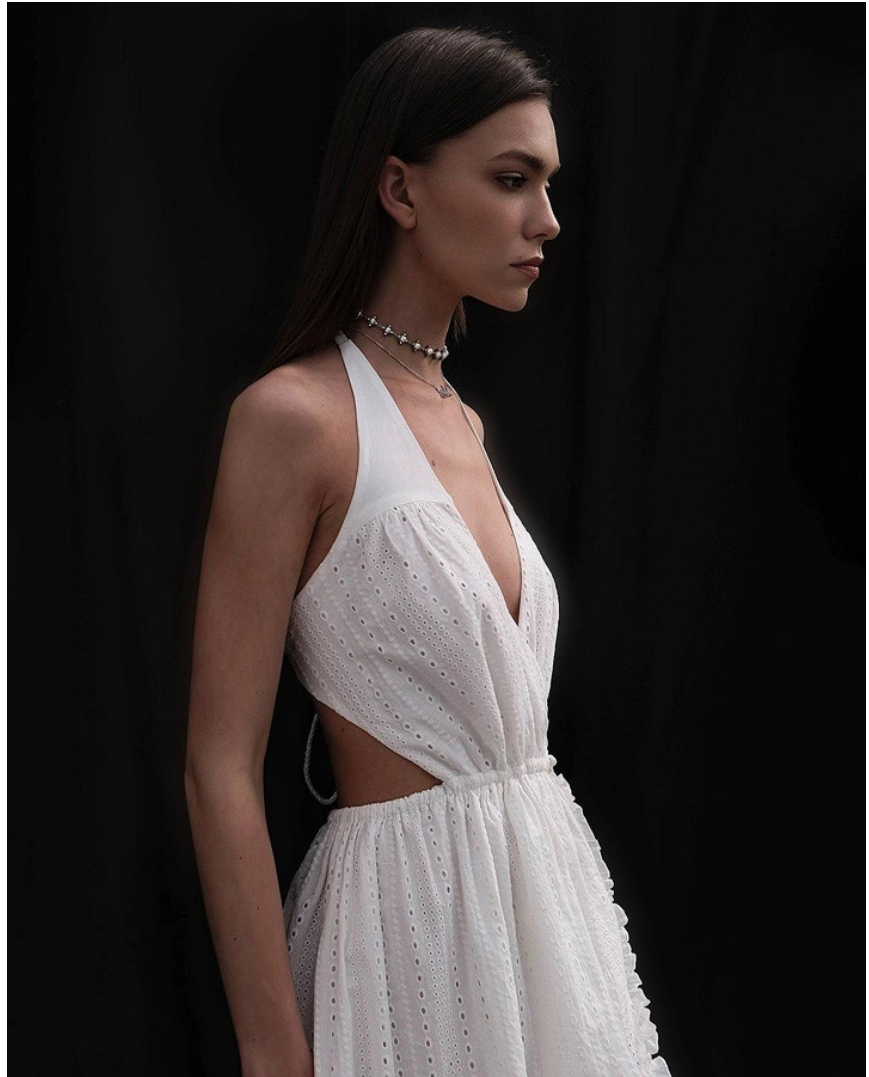

indeed

INDEED MODEL MANAGEMENT SCHARNWEBERSTR. 4 10247 BERLIN
PHONE: +49 30 97 00 26 80 FAX: +49 30 97 00 26 829 E-MAIL: BERLIN@INDEEDMODELS.COM