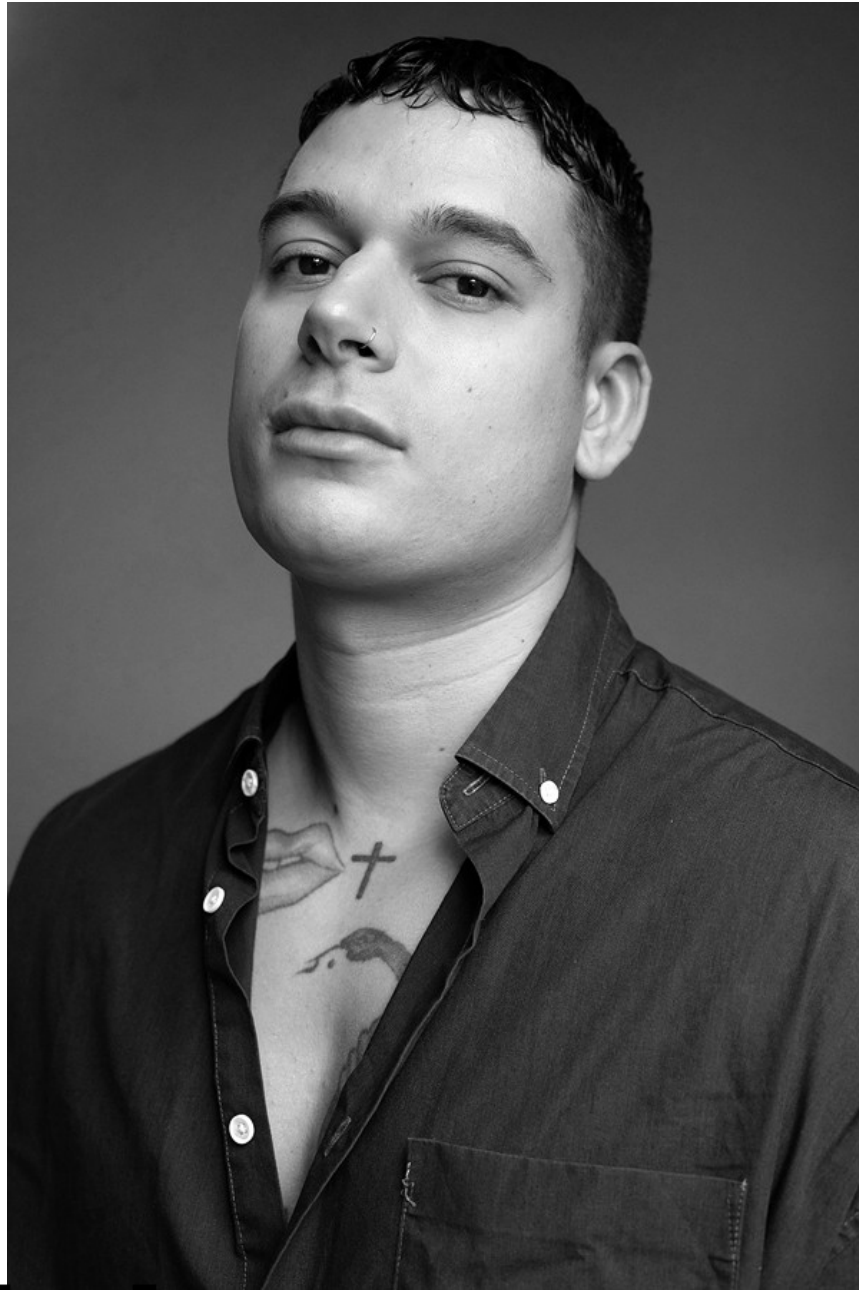

SAMI GOTTSCHALCK

Big & Tall

Height: 189 / 6'2"

Bust: 110 / 43"

Waist: 93 / 37"

Hips: 110 / 43"

Size: 54

Eyes: Braun

Hair: Schwarz

Shoes: 44

URL: <https://indeedmodels.com/de/men/big-tall/sami-gottschalck>

indeed

INDEED MODEL MANAGEMENT SCHARNWEBERSTR. 4 10247 BERLIN
PHONE: +49 30 97 00 26 80 FAX: +49 30 97 00 26 829 E-MAIL: BERLIN@INDEEDMODELS.COM